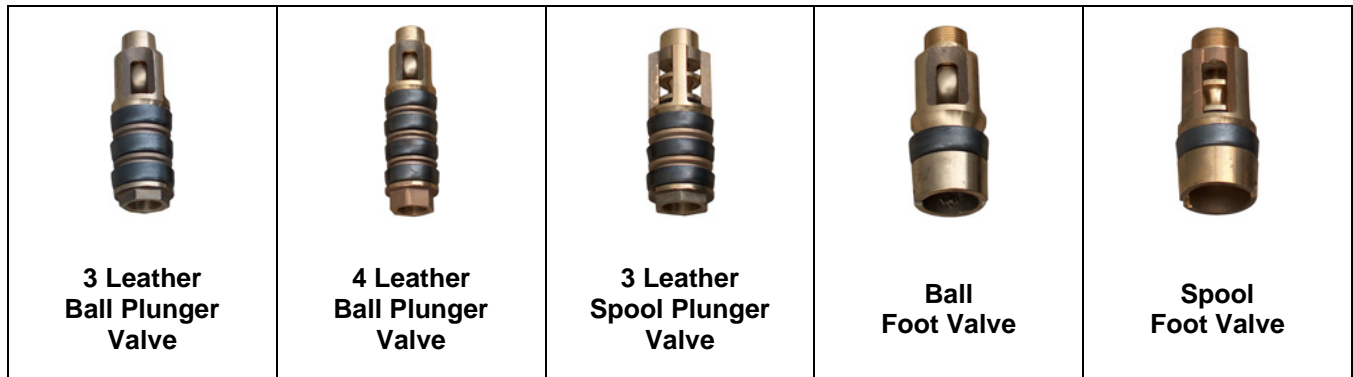

**Midland Cylinder Repair Valves
For #449 & 652 Cylinders**

Midland Repair Valves for #449 & #652 Cylinders						
Cylinder Size ID (in)	Ball Valves			Spool Valves		
	Plunger Valves		Foot Valves	Plunger Valves		Foot Valves
	3 Leather	4 Leather		3 Leather	4 Leather	
1-7/8	178BPV3L	178BPV4L	178BFV	178SPV3L	178SPV4L	178SFV
2-1/4	214BPV3L	214BPV4L	214BFV	214SPV3L	214SPV4L	214SFV
2-3/4	234BPV3L	234BPV4L	234BFV	234SPV3L	234SPV4L	234SFV
3-3/4	334BPV3L	334BPV4L	334BFV	334SPV3L	334SPV4L	334SFV

Valve Repair Parts				
Cylinder Size ID (in)	Ball Valves		Spool Valves	
	Ball Dia. (in)	Product Number	Spool Dia. (in)	Product Number
1-7/8"	1-1/8"	178BB	1-1/8"	178SPW
2-1/4"	1-5/16"	214BB	1-5/16"	214SPW
2-3/4"	1-3/4"	234BB	1-3/4"	234SPW
3-3/4"	2-1/2"	334BB	2-7/16"	334SPW