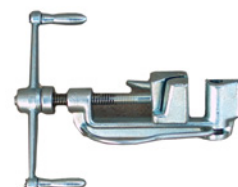

Steel Insert Fittings

Steel Insert Fittings				
	Product Number	Size (in)	Case Qty.	Wt. (lbs) / Case
#770 Steel Insert Male Adapters				
	770005	1/2"	25	4
	770007	3/4"	25	5.8
	770010	1"	20	8.8
	770012	1-1/4"	20	11.5
	770015	1-1/2"	20	12
	770020	2"	10	8.8
#771 Steel Insert Couplings				
	771005	1/2"	25	3.3
	771007	3/4"	25	4.3
	771010	1"	20	6
	771012	1-1/4"	20	7.8
	771015	1-1/2"	20	8.8
	771020	2"	10	11.3

Clamps & Strapping Tools

Pipe & Hose Clamps					
	Product Number	Pipe Size (in)	Clamp Range (in)	Clamp Size No.	
	C005	1/2"	7/16" - 1"	8	
	C007	3/4"	1/2" - 1-1/16"	10	
	C010	1"	1/2" - 1-1/4"	12	
	C011	1.1"	3/4" - 1-1/2"	16	
	C012	1-1/4"	3/4" - 1-3/4"	20	
	C015	1-1/2"	1" - 2"	24	
	C017	1-3/4"	1-5/16" - 2-1/4"	28	
	C020	2"	1-5/16" - 2-1/4"	32	
	C025	2-1/2"	1-1/8" - 3"	40	
	C030	3"	2-1/8" - 4"	56	
	C040	4"	3-1/8" - 5"	72	
	All clamps are packaged 10 per box.				

Stainless Steel Strapping			
Product Number	Width (in)	Material	Thickness (in)
SS375	3/8"	STAINLESS	0.025
SS500	1/2"	STAINLESS	0.031
SS750	3/4"	STAINLESS	0.031

Stainless Steel Buckles			
Product Number	Width (in)	Material	Box Qty.
CS375	3/8"	STAINLESS	100
CS500	1/2"	STAINLESS	100
CS750	3/4"	STAINLESS	100

Strapping Tool		
Product Number	Description	Approx. Wt. (lbs)
ST	Screw Action Tool	

Strapping Tool